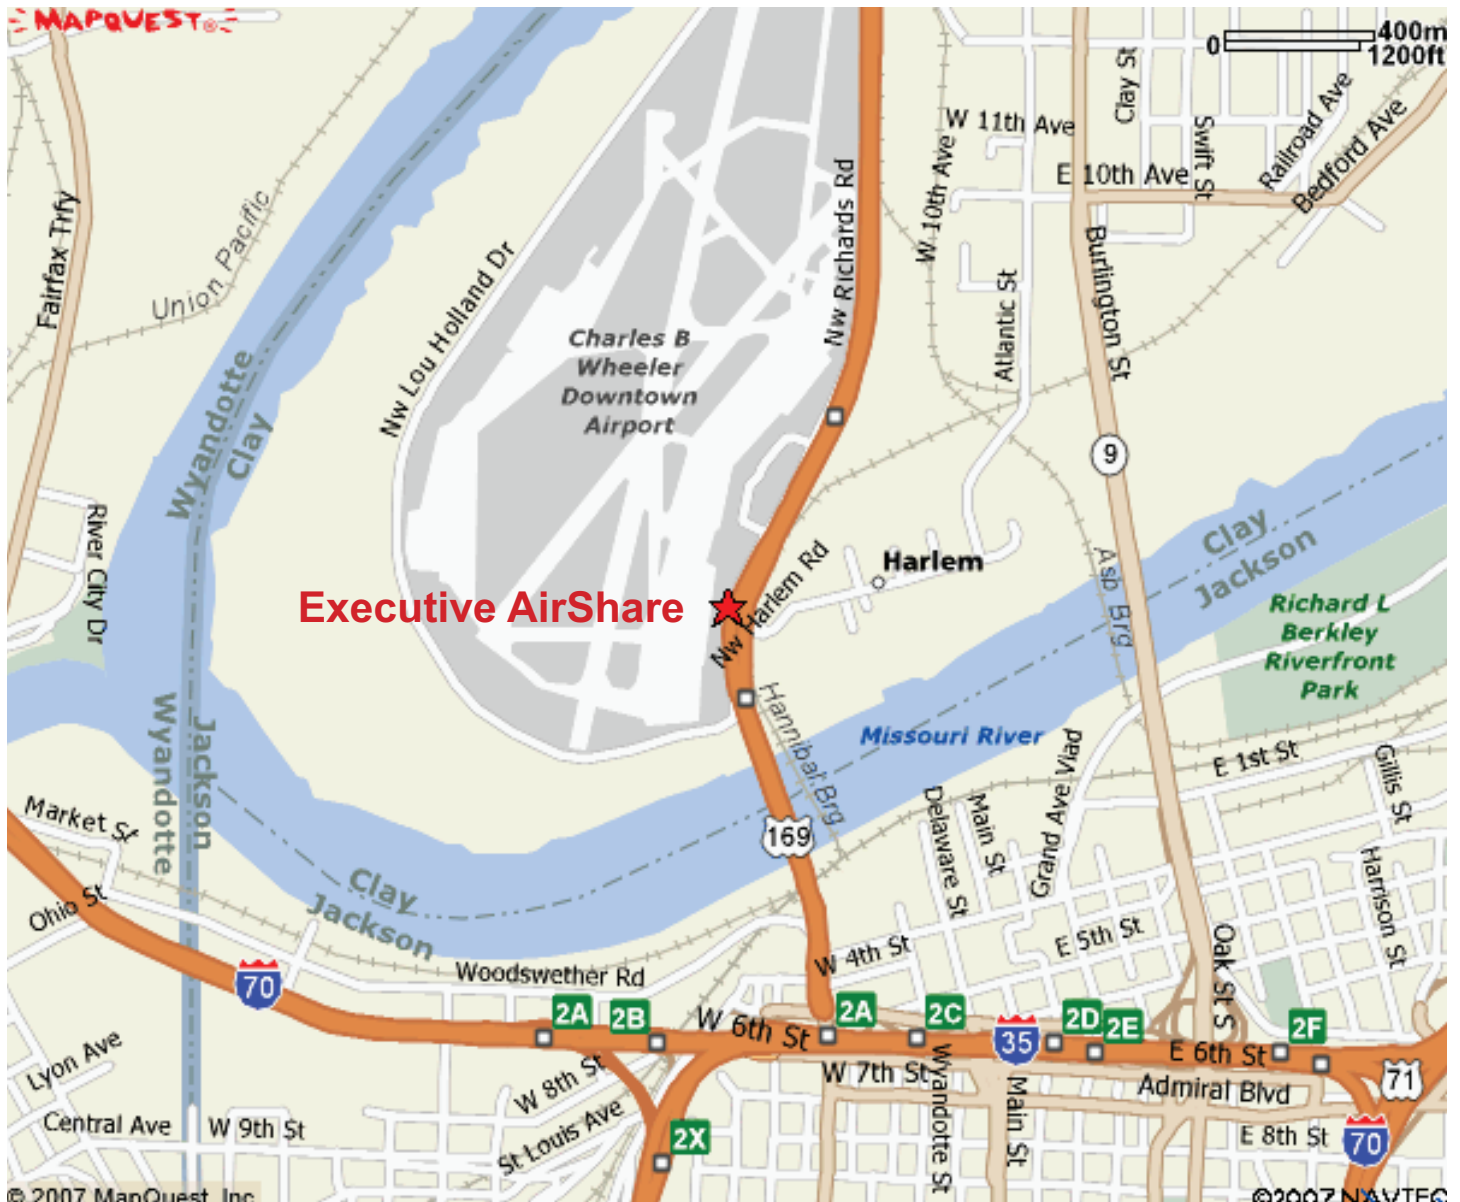

Departure Location:

Executive Airshare Corporation

Charles B. Wheeler Downtown KC Airport

150 Richards Road #103, Hangar 2

Kansas City, Mo. 64116

Phone: (816) 221-7200

Stay in the LEFT LANE on the Broadway Bridge and exit to the Downtown Airport. Go to the reception area of HANGAR 2 (next to the fence). Ring the buzzer if no one is present.